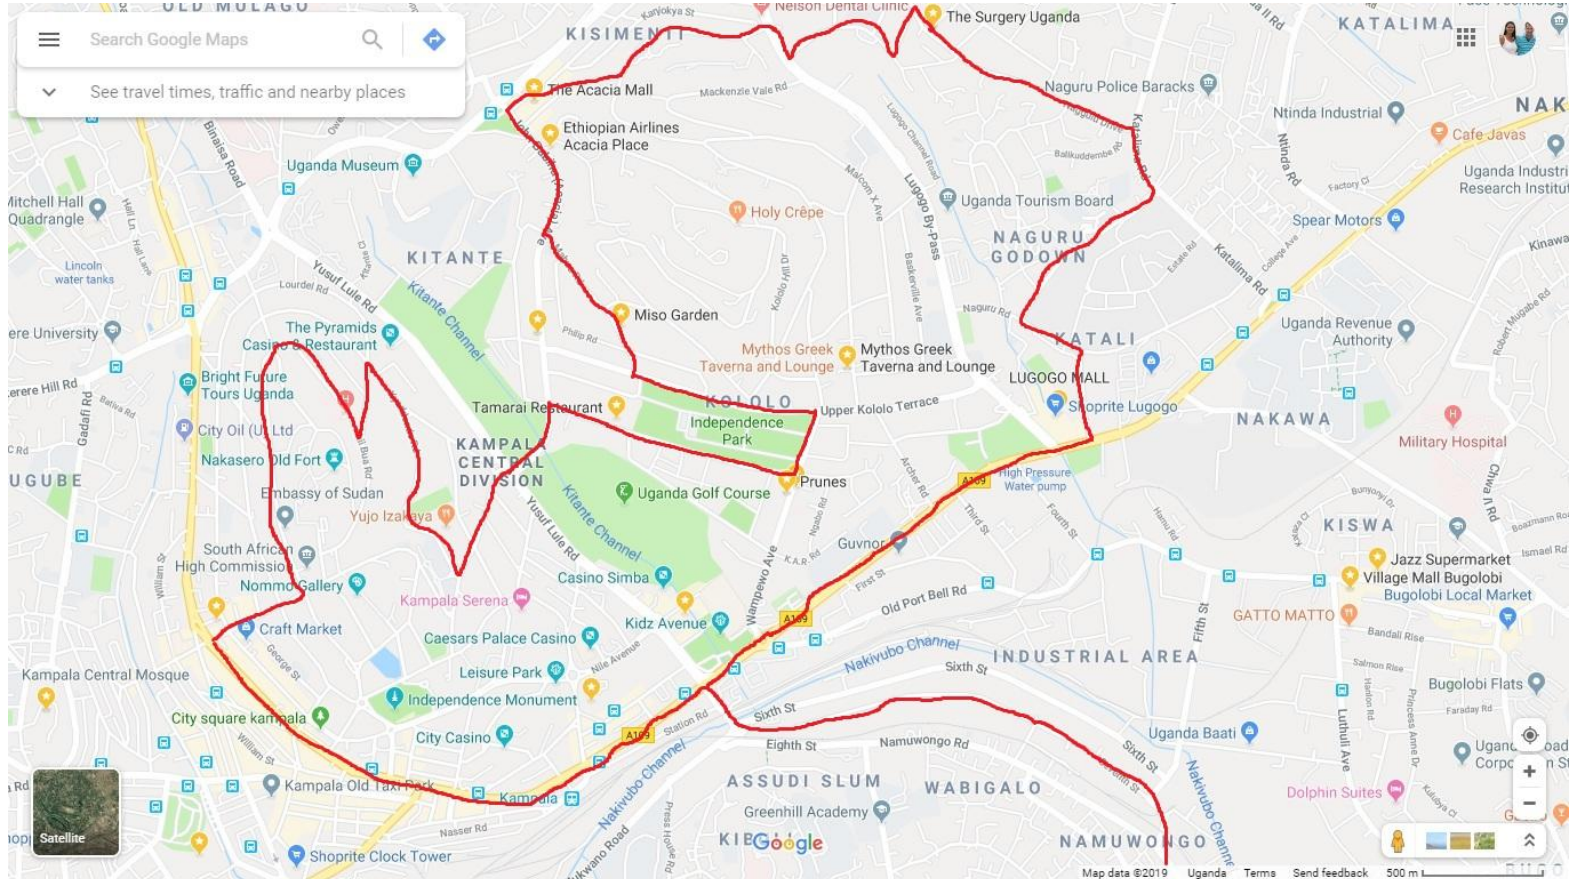

INTERNATIONAL
SCHOOL OF UGANDA
SINCE 1967

2022 *Bus Tour*

Map..... 35kms later....

Route.....

Leave ISU - 8am

LUGOGO - *pick up other parents*

NAGURU

BUKOTO